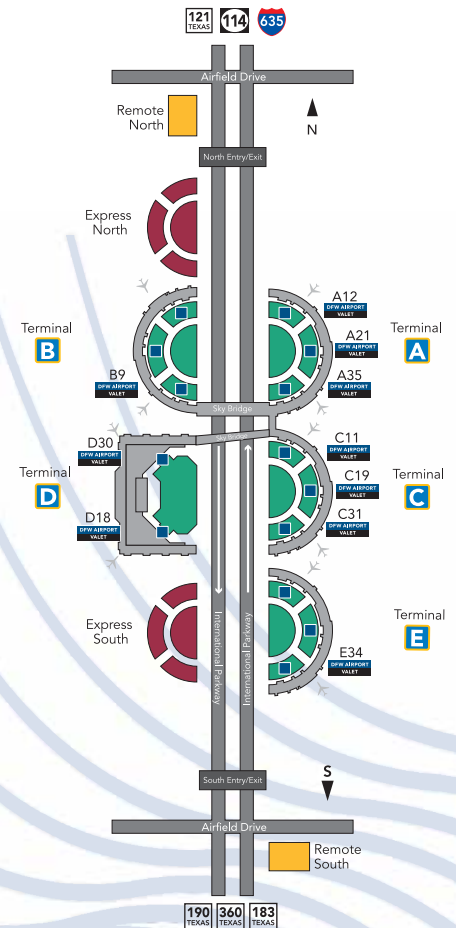

## Airport Parking Quick Reference

DFW AIRPORT  
VALET

**P express**

■ Indicates approximate  
DFW Airport Valet  
stand locations

**P terminal**

**P remote**